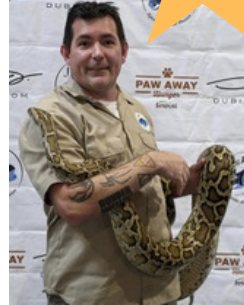

Families and Children

Featured Events

Mr. Mike Comedy Show

Wednesday, June 18

10:30 am & 1:30 pm

Kimberly Library

The Mister Mike Show features juggling, comedy and FUN for everyone! Come make some memories while being amazed and entertained by Mr. Mike's antics. There will be circus skills, games, and lots of audience participation. Sponsored by a grant from the Outagamie-Waupaca Library System (OWLS).

Bubble Wonders Show

Wednesday, June 25

10:30 am & 1:30 pm

Kimberly Library

He's back – all the way from Canada! The Bubble Wonders Show is fun, inspiring, educational, and full of amazing bubble tricks including the bubble caterpillar, bubble volcano, the dancing bubble, bubbles inside of bubbles, Kid inside a Bubble, and more. Plan to arrive early as space is limited for this popular event. Sponsored by a grant from the Outagamie Waupaca Library System (OWLS).

Animal Adventures with J&R Animal Rescue

Wednesday, July 16

10:30 am & 1:30 pm

Kimberly Library

J&R Aquatic Animal Rescue, Wisconsin's largest exotic pet rescue, will make a presentation featuring live animals to help us learn more about these fascinating creatures. Meet an assortment of snakes, lizards, hedgehogs, and other exotic animals.