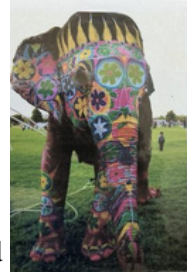

Elegant Elephants with Artist Mary Tooley

Wednesday, July 23

1:30-2:30 pm

Kimberly Library

Learn about the beautiful painted elephants of India and create your own decorated elephant art project led by artist Mary Tooley of Art in a Suitcase. Great for ages 4K-Grade 5.